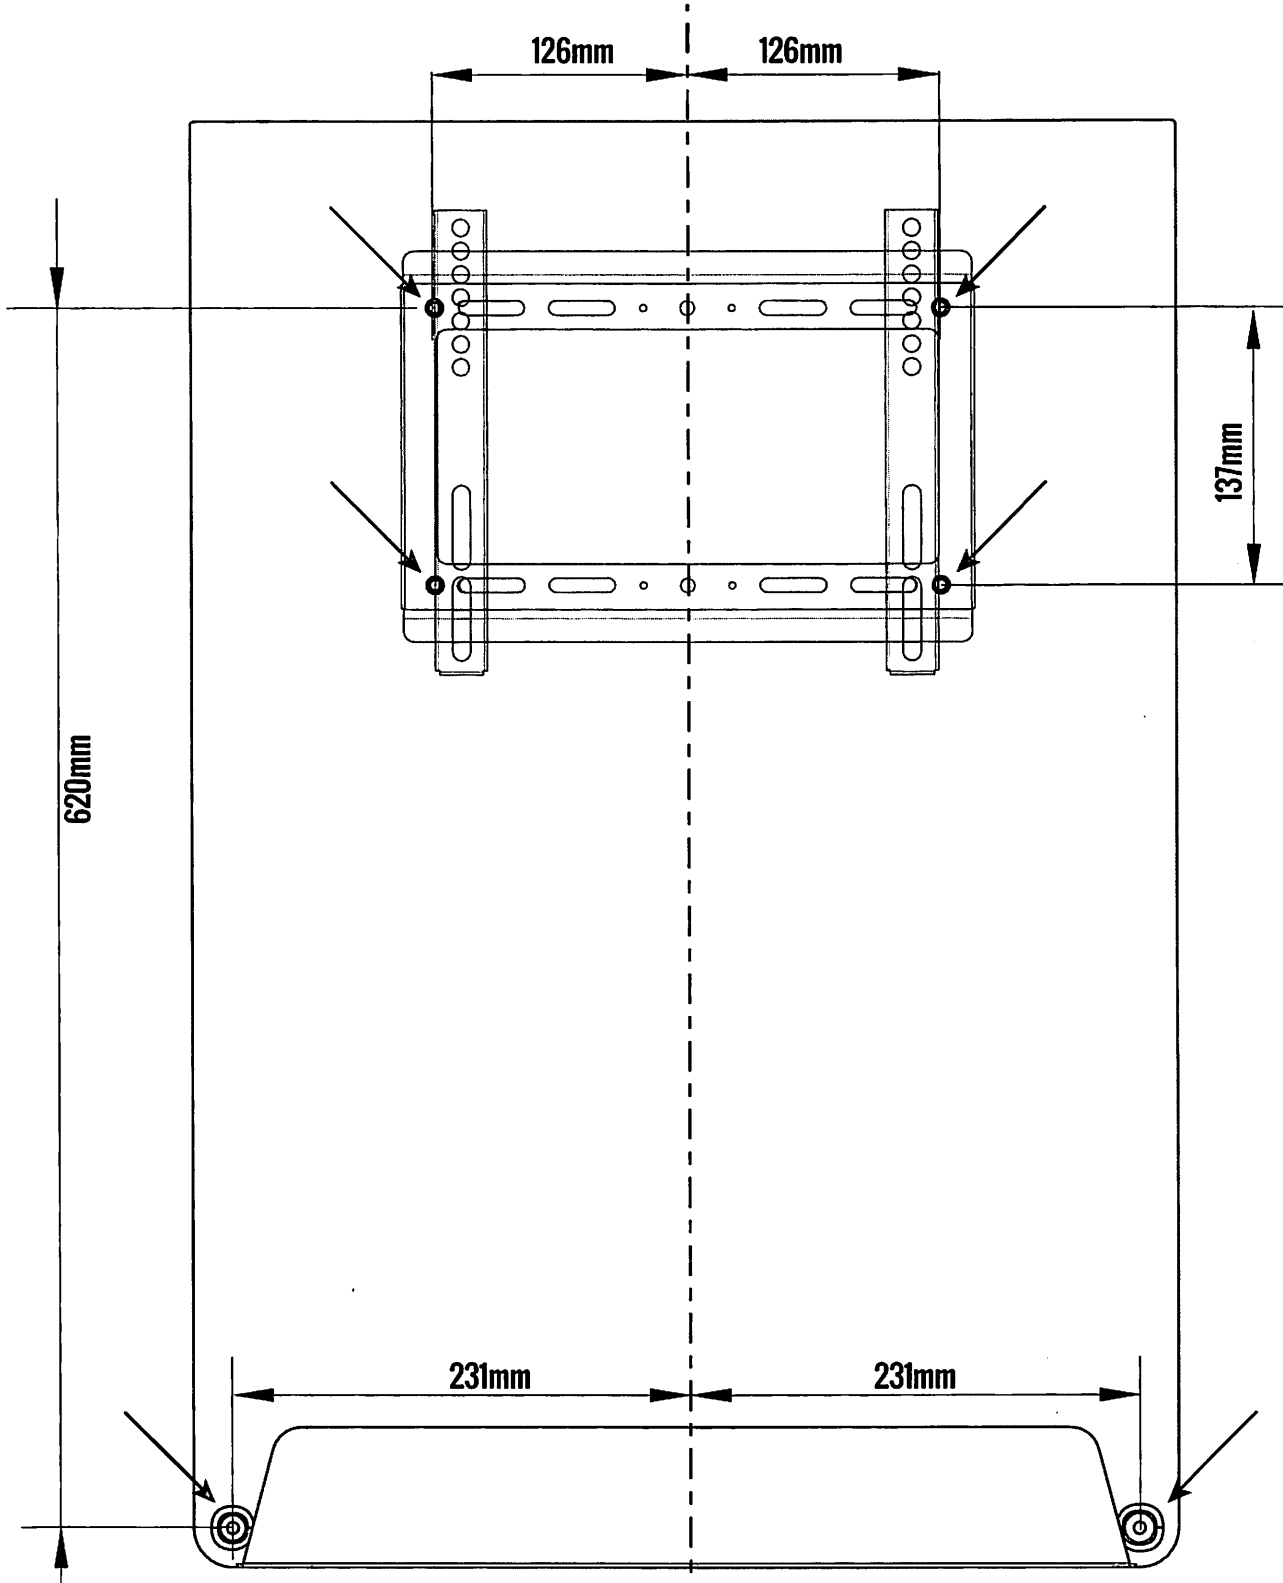

ADVERTISER

Digital Screen Charging Station with Media Advertising System

INSTALLATION SUPPLEMENTARY GUIDE RS

Fix the product on the wall.

 A: M5 x 40mm 6pcs

 B: Ø8 x 37mm 6pcs