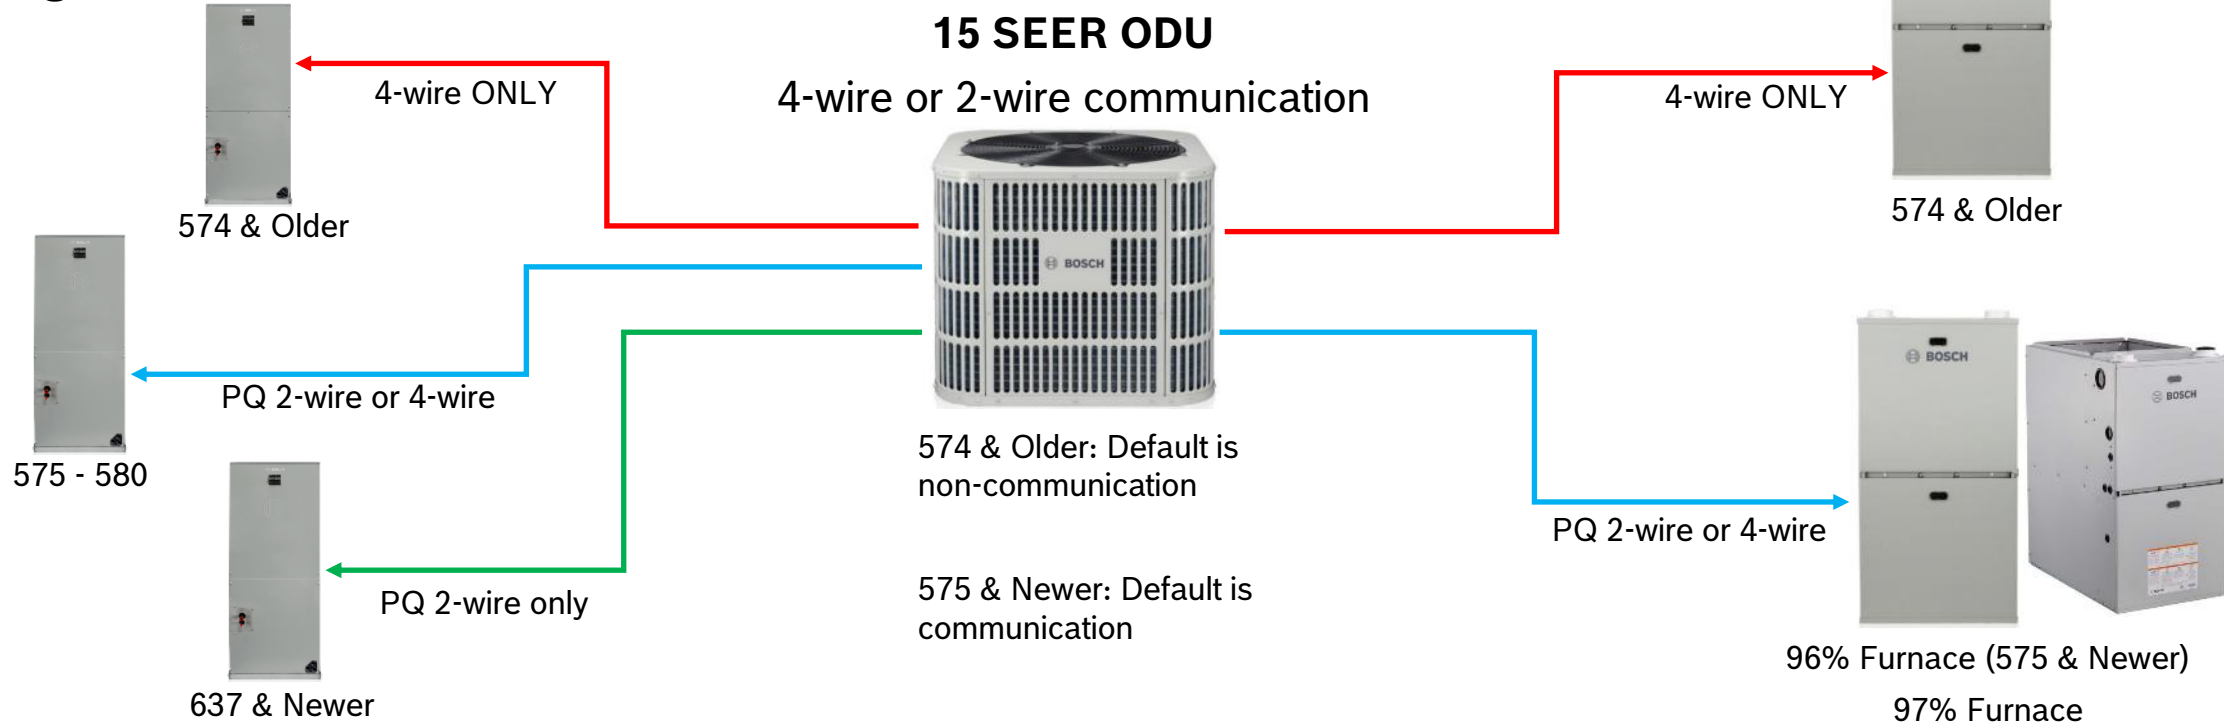

IDS Light 15 – BOVA Connections

AHU	ODU
BIVA-24RCB-M15X	BOVA-24RXB-M15S
BIVA-36RCB-M15X	BOVA-36RTB-M15S
BIVA-48RCB-M15X	BOVA-60RTB-M15S
BIVA-60RCB-M15X	

Key

- Non-Communication 4-wire ONLY
- Non-Communication & Communication
- Communication 2-wire ONLY

Light Indoor 15 SEER AHU