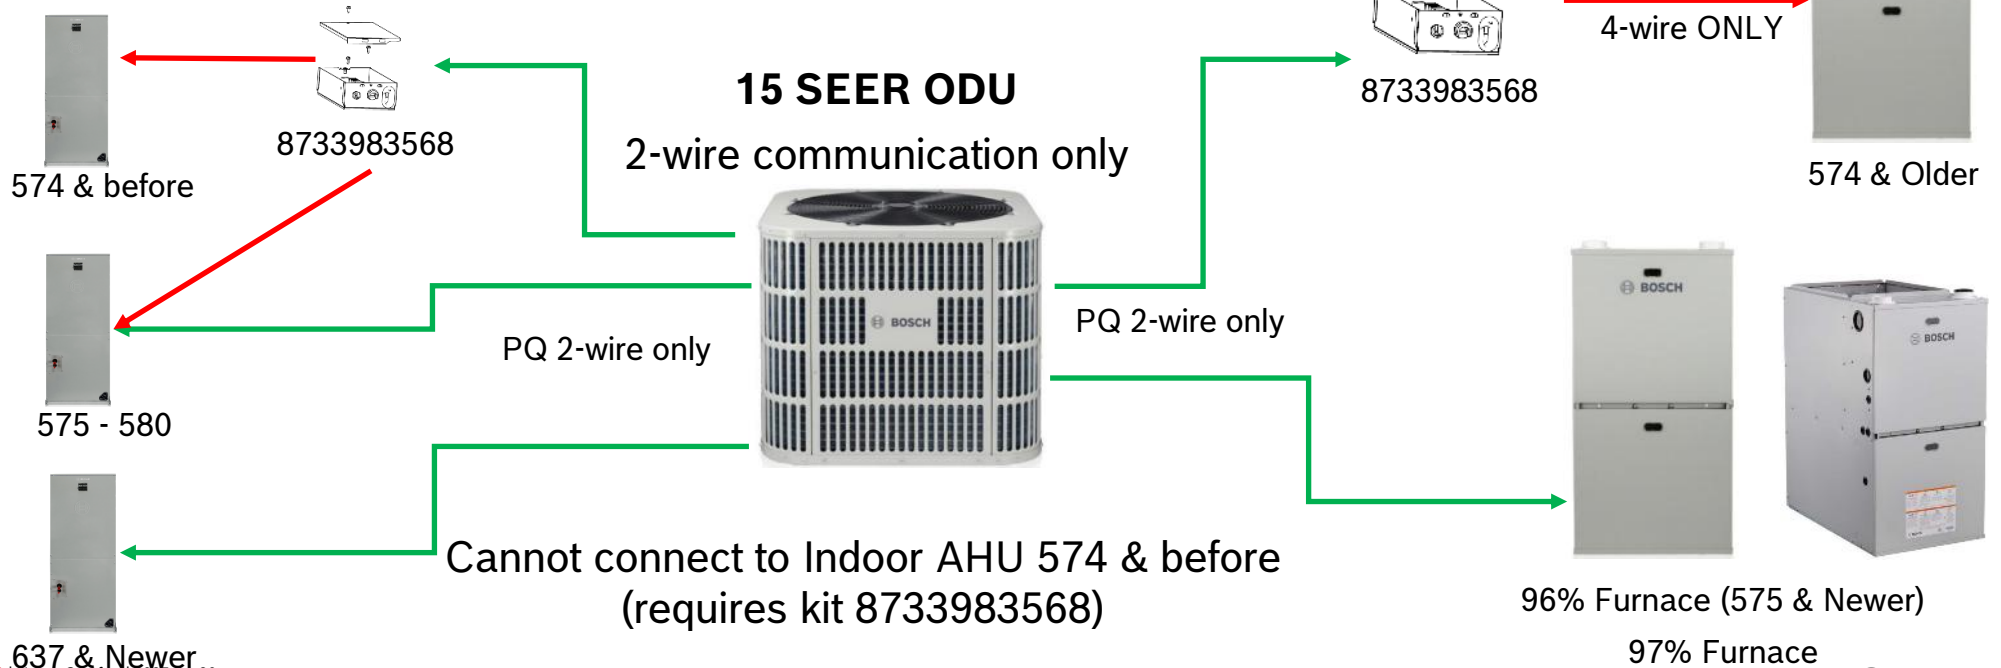

Plus Indoor 20 SEER AHU

PQ 2-wire only

PQ 2-wire only

4-wire ONLY

IDS Light 15 – BOVA Connections

AHU	ODU
BIVA-24RCB-M15X	BOVA-24RXB-M15S
BIVA-36RCB-M15X	BOVA-36RTB-M15S
BIVA-48RCB-M15X	BOVA-60RTB-M15S
BIVA-60RCB-M15X	

Key

- Non-Communication 4-wire ONLY
- Non-Communication & Communication
- Communication 2-wire ONLY

Light Indoor 15 SEER AHU

IDS Light 15 – BOVB Connections

Key

- Non-Communication 4-wire ONLY
- Non-Communication & Communication
- Communication 2-wire ONLY

AHU	ODU
BIVA-24RCB-M15X	BOVB-24RXB-M15S
BIVA-36RCB-M15X	BOVB-36RTB-M15S
BIVA-48RCB-M15X	BOVB-60RTB-M15S
BIVA-60RCB-M15X	

Light Indoor 15 SEER AHU

IDS Communication Kit / A2L Box

For non-communicating Bosch & 3rd party furnaces