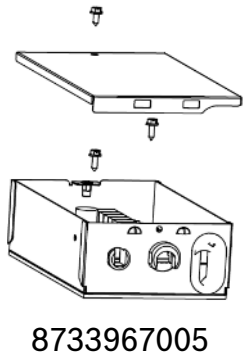

IDS Communication Kit / A2L Box

For non-communicating Bosch & 3rd party furnaces

Key	
■	Non-Communication 4-wire ONLY
■	Non-Communication & Communication
■	Communication 2-wire ONLY