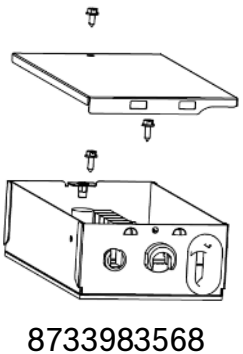

Communicating ONLY

- 2- wire PQ Communication input “only”
  - **MAY** have CBWY 4-wire connector on first batch; future production will not have 4-wire input connection
- Has 4-wire output connection