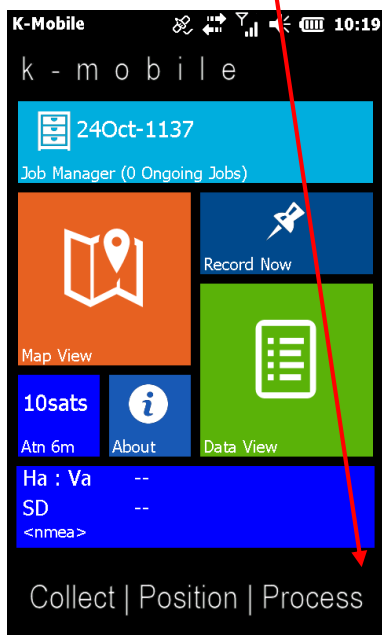

On Device click on the Sats Button

Click on the Right 3 times

Use the Drop Down in Coords and Select Ireland 1975. Click Save and restart K-mobile