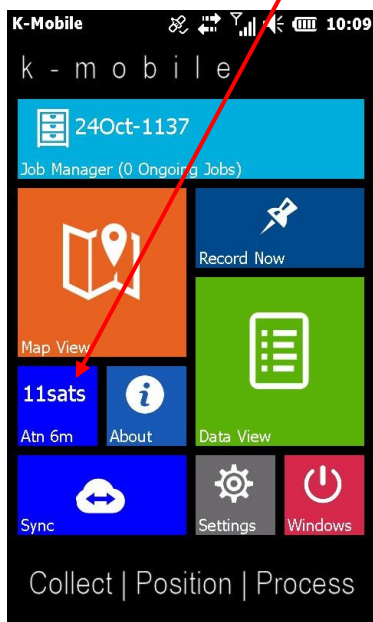

On Device click on the Sats Button

Click on the Right 3 times

Use the Drop Down in Coords and Select Ireland 1975. Click Save and restart K-mobile