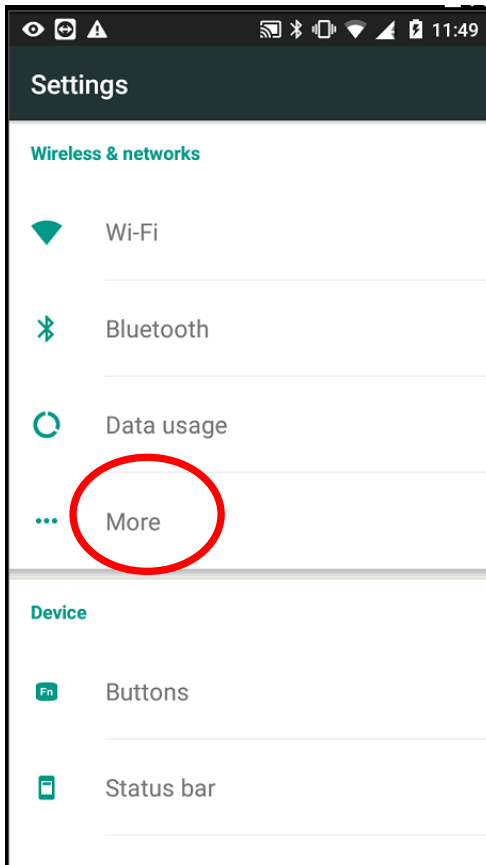

## Setting up APN for VRSNow connections on an Android Device

Open the Android settings and tap “More”

Tap "Mobile Networks"

Tap "Access Point Names"

Edit an existing APN, or create a new APN.

Set the APN as internet.m2mportal.de

Port = 2101, Username = m2m, Password = sim

Now save the settings (tap the 3 dots for options in the top right-hand corner, tap save).