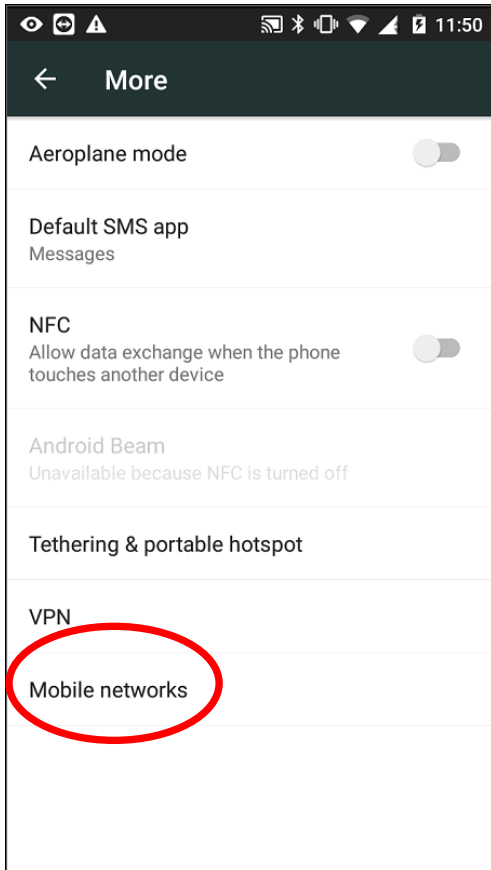

## Setting up APN for VRSNow connections on an Android Device

Open the Android settings and tap “More”

Tap "Mobile Networks"

Tap "Access Point Names"

Edit an existing APN, or create a new APN.

Set the APN as internet.m2mportal.de

Port = 2101, Username = m2m, Password = sim

Now save the settings (tap the 3 dots for options in the top right-hand corner, tap save).