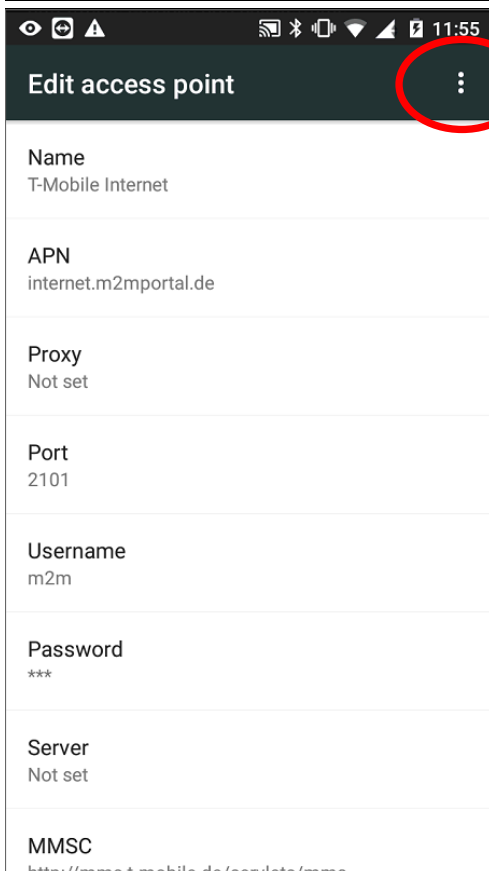

## Setting up APN for VRSNow connections on an Android Device

Open the Android settings and tap “More”

Tap "Mobile Networks"

Tap "Access Point Names"

Edit an existing APN, or create a new APN.

Set the APN as internet.m2mportal.de

Port = 2101, Username = m2m, Password = sim

Now save the settings (tap the 3 dots for options in the top right-hand corner, tap save).