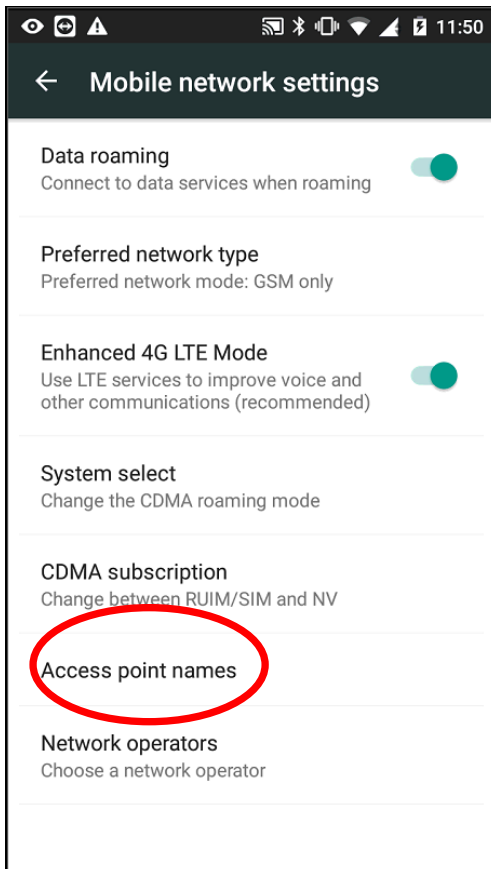

## Setting up APN for VRSNow connections on an Android Device

Open the Android settings and tap “More”

Tap "Mobile Networks"

Tap "Access Point Names"

Edit an existing APN, or create a new APN.

Set the APN as internet.m2mportal.de

Port = 2101, Username = m2m, Password = sim

Now save the settings (tap the 3 dots for options in the top right-hand corner, tap save).