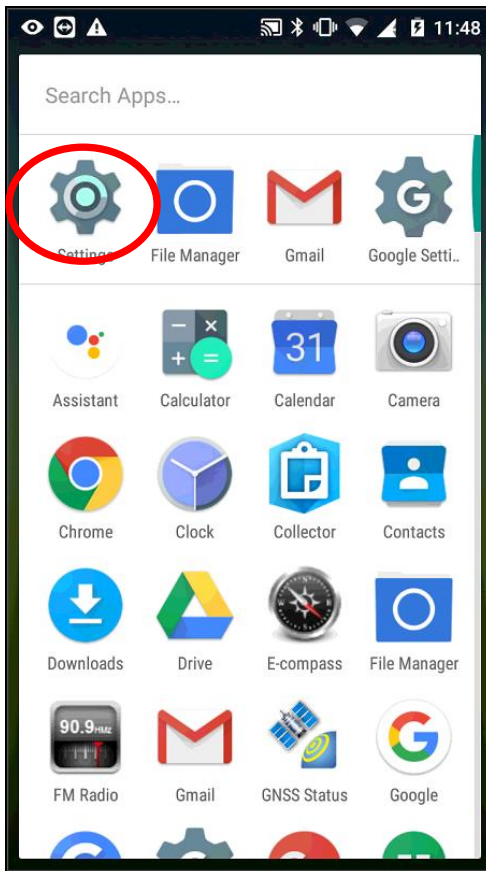

## Setting up APN for VRSNow connections on an Android Device

Open the Android settings and tap “More”

Tap "Mobile Networks"

Tap "Access Point Names"

Edit an existing APN, or create a new APN.

Set the APN as internet.m2mportal.de

Port = 2101, Username = m2m, Password = sim

Now save the settings (tap the 3 dots for options in the top right-hand corner, tap save).