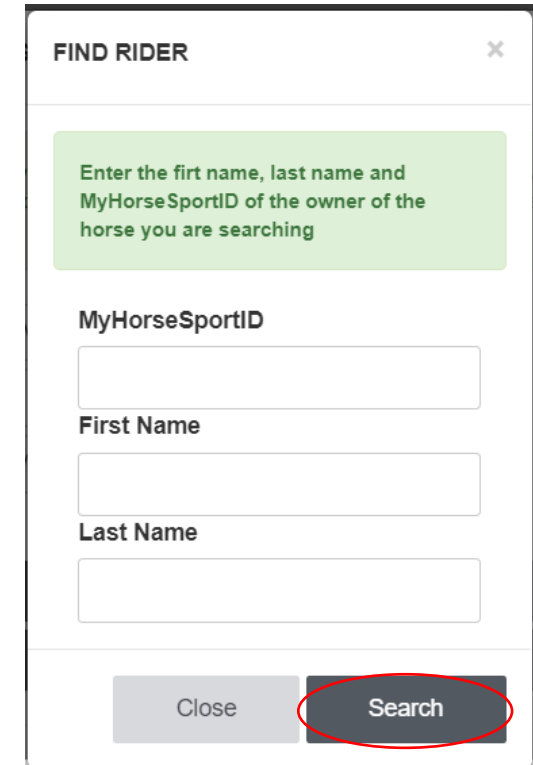

## Entering On Someone Else's Horse

When you are entering online:

- 1) Choose **Select Horse**
- 2) Click **Find Horse**
- 3) Enter the MyHorseSportID, FirstName and LastName of the rider's horse that you are entering on
- 4) Choose the horse that you are riding
- 5) You will now be able to enter on this horse