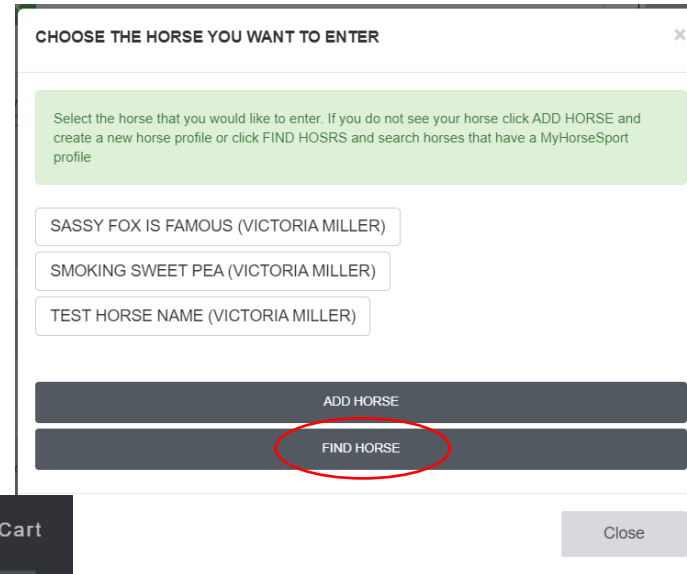

## Entering On Someone Else's Horse

When you are entering online:

- 1) Choose **Select Horse**
- 2) Click **Find Horse**
- 3) Enter the MyHorseSportID, FirstName and LastName of the rider's horse that you are entering on
- 4) Choose the horse that you are riding
- 5) You will now be able to enter on this horse